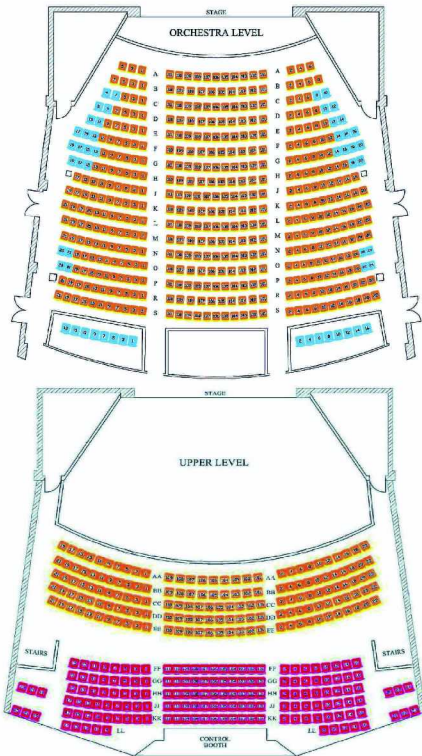

Payment Method

- ☐ Check
- ☐ Visa
- ☐ MasterCard

Name: _____
Address: _____
Phone #: _____
Credit Card #: _____
Expiration Date: _____
Card Holders Signature: _____

COLUMBIA THEATRE FOR THE PERFORMING ARTS